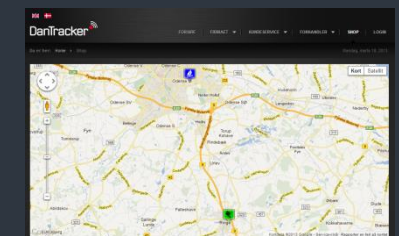

### FIND YOUR DEALER AT DANTRACKER.COM

It's always possible to find the nearest dealer at [Dantracker.com](http://Dantracker.com).

### FREE APP FOR SMARTPHONES

At the Safety Guard APP you can see where your stuff is located.

You can always set your tracker in LIVE mode or set up a GEOFENCE.

With a route description you can find the best way to your thinks.